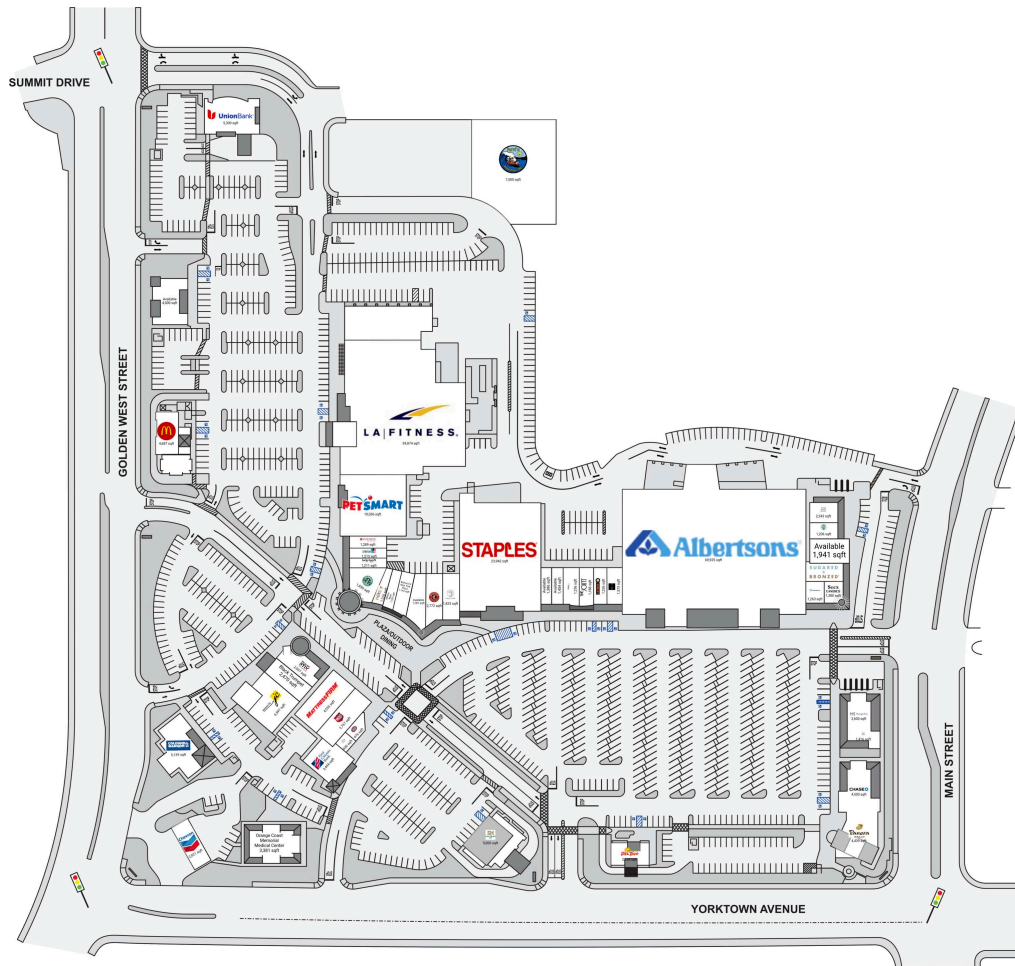

# Seacliff Village Shopping Center

01-1 Union Bank	5,300 SF	10-101 Panera Bread	4,439 SF
<b>02-1 AVAILABLE</b>	4,000 SF	10-102 Chase Bank	4,500 SF
03-1 LA Fitness	39,874 SF	11-101 Salons by JC	6,597 SF
04-1 McDonald's	4,687 SF	11-104 Black Trumpet	2,470 SF
05-101 PetSmart	10,036 SF	11-106 Pick Up Stix	2,037 SF
06-1 Coldwell Banker	5,139 SF	12-101 Mattress Firm	4,535 SF
08-101 Seacliff Animal Hospital	2,243 SF	12-103 MOD Pizza	2,767 SF
08-103 Sugared and Bronzed	1,415 SF	13-101 Jersey Mikes Subs	976 SF
<b>08-104 AVAILABLE</b>	1,941 SF	13-102 Lucy's Tailoring & Tux	930 SF
08-106 The Doggie Spa	1,206 SF	13-103 First Citizens Bank	3,444 SF
08-107 See's Candies	1,380 SF	14-101 Chevron	2,021 SF
08-108 Cardinal Dental	1,263 SF	14-102 Orange Coast Memorial Medical Center	3,381 SF
09-101 Seacliff Village Cleaners	1,416 SF	15-101 Pure Barre	1,289 SF
09-102 Massage Envy	3,600 SF	15-102 Stretch Lab	1,213 SF

# Seacliff Village Shopping Center

---

15-103 Lucky Feet Shoes	1,211 SF	<b>18-101 AVAILABLE</b>	1,386 SF
15-104 Starbucks	1,850 SF	<b>18-102 AVAILABLE</b>	1,454 SF
15-105 Nekter Juice Bar	1,220 SF	18-103 Facets 58 Jewelers	1,256 SF
15-106 Athens West	1,182 SF	18-104 The Joint	1,188 SF
15-107 Burtucci's New York Pizza	1,142 SF	18-105 Fatbike HB	1,226 SF
<b>15-108 AVAILABLE</b>	1,781 SF	18-106 Fringe by Dali	1,573 SF
15-109 Chipotle	2,772 SF	19-1 Del Taco	2,164 SF
15-110 Sango Sushi	1,423 SF	20-1 Albertsons	69,925 SF
16-1 Farmers & Merchants Bank	5,000 SF	22-1 Patti's Preschool	7,500 SF
17-1 Staples	23,942 SF		