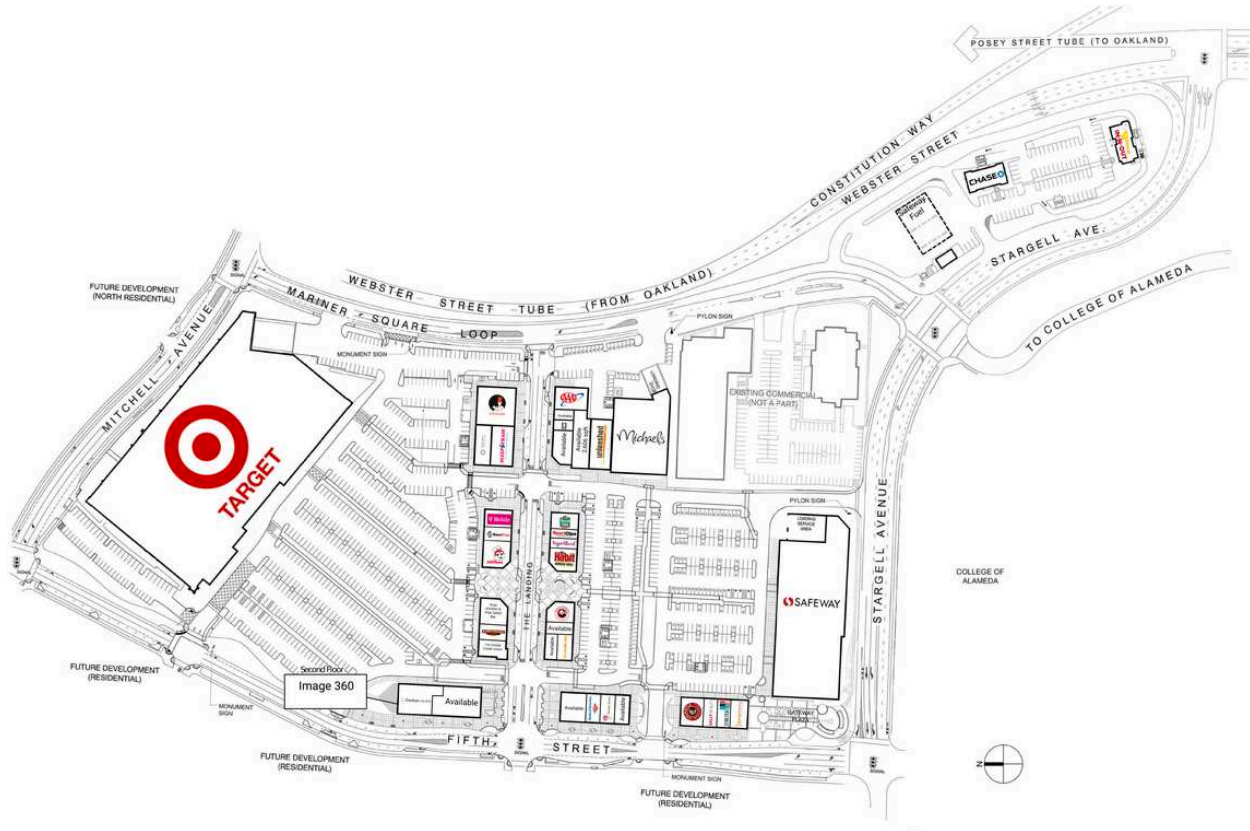

Alameda Landing

B-100 Chipotle	1,947 SF	E-300 Sport Clips	1,133 SF
B-200 Sally Beauty	1,537 SF	E-400 Round Table Pizza	2,002 SF
B-300 Stretch Lab	1,420 SF	F-200 Unleashed by PETCO	4,478 SF
B-400 Orangetheory Fitness	3,382 SF	F-300 AVAILABLE	2,606 SF
C-100 AVAILABLE	3,700 SF	F-400 AVAILABLE	2,347 SF
C-300 Bank of America	1,415 SF	F-600 Lunch Box	1,339 SF
C-400 Jamba Juice	1,204 SF	F-700 AVAILABLE	1,408 SF
C-500 AVAILABLE	2,383 SF	F-800 AAA logo	3,832 SF
D-100 AVAILABLE	1,490 SF	G-100 Shirasoni Japanese Restaurant	6,520 SF
D-200 Ono Hawaiian BBQ	1,923 SF	G-200 Sleep Train	3,860 SF
D-300 AVAILABLE	1,241 SF	G-300 Pacific Dental	2,743 SF
D-400 Panda Express	2,065 SF	H-100 Jollibee	3,304 SF
E-100 Habit Burger	2,447 SF	H-300 Rare Tea	1,451 SF
E-200 Yogurtland	1,238 SF	H-400 T-Mobile	2,069 SF

Alameda Landing

I-100 1st United Credit Union	1,997 SF	P-100 Safeway Fuel	950 SF
I-200 Firehouse Subs	1,979 SF	P-200 Chase Bank	3,500 SF
I-300 Koja Kitchen & Poki Salad Bar	2,824 SF	P-300 In-N-Out Burger	3,750 SF
J-100 AVAILABLE	6,149 SF	1K-100 Target	140,000 SF
J-200 Carbon Health	3,766 SF	2A-100 Safeway	50,000 SF
J-400 Image 360	6,493 SF	3F-100 Michaels	17,479 SF