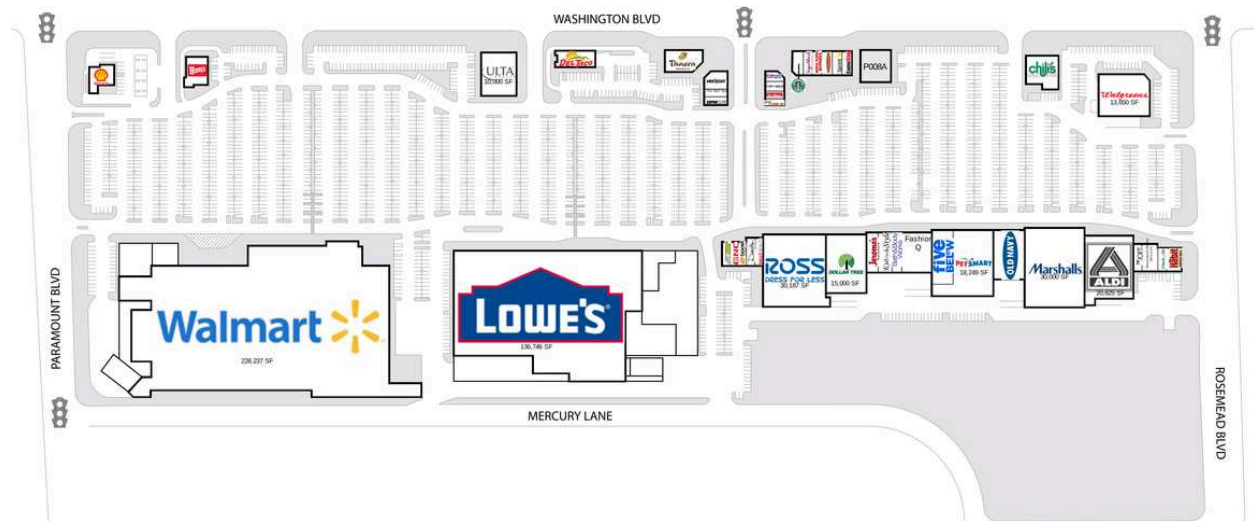

# Pico Rivera Towne Center

M0001 Walmart	228,237 SF	<b>P008A AVAILABLE</b>	6,000 SF
M0002 Lowe's	136,746 SF	P009B Walgreens	13,650 SF
M0012 Marshalls	30,000 SF	P06A2 Verizon Wireless	2,500 SF
M0014 Dollar Tree	15,000 SF	P06A4 The Nail Spa	1,125 SF
M0015 Ross Dress for Less	30,187 SF	P06A6 Supercuts	1,125 SF
M010B Aldi's	20,625 SF	P07A2 Baskin Robbins	1,100 SF
M011A PetSmart	18,249 SF	P07A4 The Flame Broiler	1,200 SF
M011B Five Below	7,500 SF	P07A6 California Hot Wings	900 SF
M013A Old Navy	13,003 SF	P07A8 Aguas Tijuanas Juice Bar	900 SF
P0001 Shell	3,000 SF	P07B2 Starbucks	1,524 SF
P0002 Wendy's	3,500 SF	P07B4 Yogurtland	1,380 SF
P0003 Ulta	10,000 SF	P07B6 Hong Kong Express	1,380 SF
P0005 Del Taco	3,800 SF	P07B8 L&L Hawaiian Barbeque	1,500 SF
P006B Panera Bread	5,000 SF	P0C9C Chili's	6,041 SF

# Pico Rivera Towne Center

---

P7B10 Sprint	1,500 SF	S10A4 Greenwood Dental Services	2,800 SF
P7B12 GameStop	1,500 SF	S10A8 Check n Go	1,150 SF
S0202 Subway	1,200 SF	S13B1 Fashion Q	7,380 SF
S0204 Boost Mobile	1,200 SF	S13B2 Jerome's Furniture	2,800 SF
S0206 GNC Store	1,200 SF	S13B4 Kut-N-Style	3,500 SF
S0208 Daniel's Jewelers	1,540 SF	S13B6 Bath & Body Works	2,500 SF
S10A1 Habit Burger	2,340 SF	S2010 Sally Beauty	1,400 SF
S10A2 The Joint	1,400 SF		