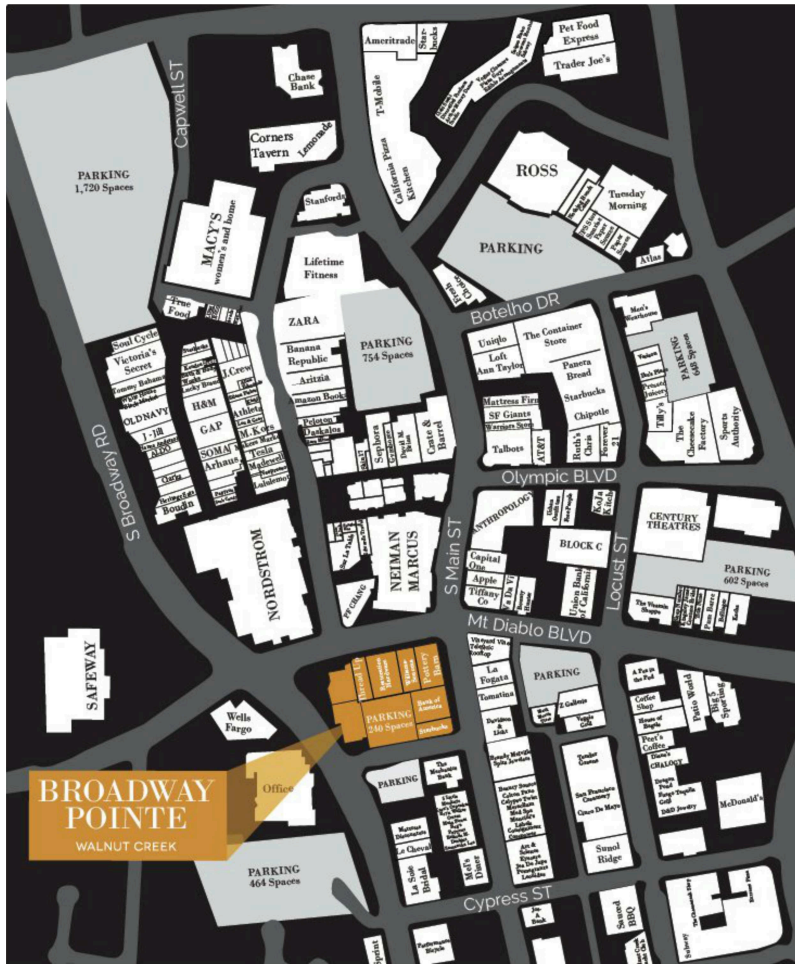

# Broadway Pointe

25-40 AVAILABLE	1,325 SF	25-60 Il Fornaio	8,145 SF
25-50 AVAILABLE	7,500 SF	25-70 Restoration Hardware	11,747 SF
25-10 Pottery Barn	16,760 SF	25-80 Starbucks	1,721 SF
25-20 Williams-Sonoma Stores Inc	5,672 SF	25-90 Myst Tea Inc	710 SF
25-30 Bank of America	7,464 SF		