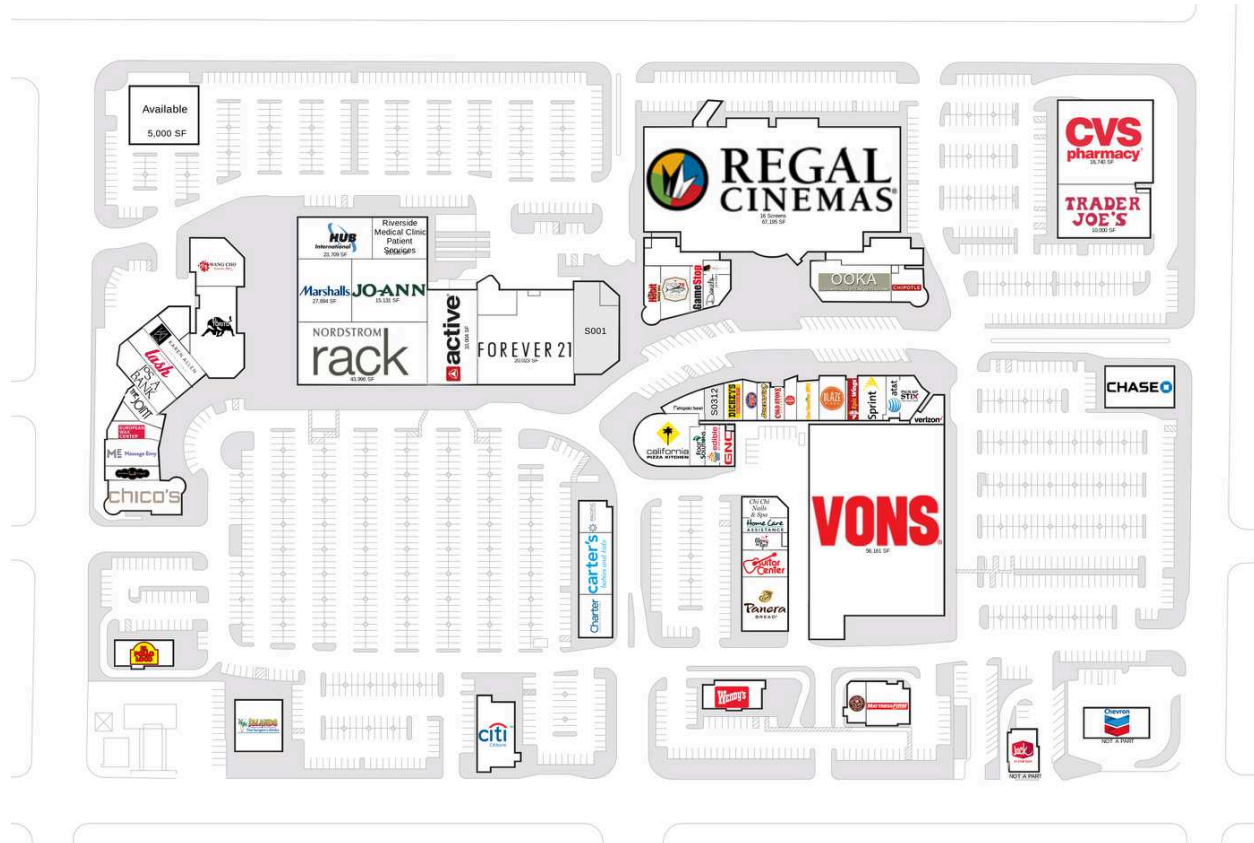

Riverside Plaza

M001A Nordstrom Rack	43,996 SF	P005 Wendy's	3,500 SF
M001B Marshalls	27,694 SF	P006A The Coffee Bean & Tea Leaf	1,750 SF
M001C Jo-Ann Fabrics and Craft Stores	15,131 SF	P006B Mattress Firm	3,650 SF
M001D Hub Insurance	23,709 SF	P008 Chase Bank	6,000 SF
M001E Riverside Medical Clinic Patient Services	19,543 SF	S001 AVAILABLE	7,660 SF
M005 Active Ride Shop	10,004 SF	S0100 Habit Burger	2,494 SF
M006 Forever 21	20,023 SF	S0101 Pier 76 Fish Grill	2,518 SF
M007 Regal Cinemas	67,195 SF	S0110 GameStop	1,307 SF
M008 Vons	56,161 SF	S0111 Johnny's Lashes Studio	735 SF
M009 Trader Joe's	10,000 SF	S0112 Daniel's Jewelers	1,524 SF
M010 CVS Pharmacy	16,740 SF	S0200 Ooka Japanese Restaurant	6,102 SF
P002 El Pollo Loco	3,325 SF	S0204 Chipotle	2,537 SF
P003 Islands Fine Burgers & Drinks	5,500 SF	S0302 GNC Store	1,276 SF
P004 Citibank	5,500 SF	S0304 Edible Arrangements	1,326 SF

Riverside Plaza

S0306 Foot Solutions	1,327 SF	S0404 Home Care Assistance	1,333 SF
S0308 California Pizza Kitchen	5,722 SF	S0406 Cherry On Top	1,602 SF
S0310 Ahipoki Bowl	1,435 SF	S0408 Guitar Center	2,543 SF
S0312 AVAILABLE	1,372 SF	S0410 Panera Bread	5,174 SF
S0314 Dickey's BBQ Pit	1,553 SF	S0500 Chico's	5,225 SF
S0316 Jersey Mikes Subs	1,184 SF	S0502 Nothing Bundt Cakes	1,580 SF
S0318 Juice It Up	1,027 SF	S0506 Massage Envy	3,055 SF
S0320 Coldstone Creamery	967 SF	S0508 European Wax Center	1,813 SF
S0322 Johnny's Burgers	1,159 SF	S0510 The Joint	1,683 SF
S0324 Ono Hawaiian BBQ	2,005 SF	S0518 Jos A Bank	3,700 SF
S0328 Blaze Pizza	2,379 SF	S0520 Amazing Lash Studio	2,060 SF
S0330 Epic Wings & Things	1,193 SF	S0521 Karen Allen Salon and Spa	2,557 SF
S0332 Sprint	2,534 SF	S0526 El Torito	7,500 SF
S0334 AT&T Wireless	1,322 SF	S0532 Wang Cho Korean Bbq	6,569 SF
S0336 Pick Up Stix	2,011 SF	SP101 Pacific Dental	2,696 SF
S0338 Verizon Wireless	1,407 SF	SP107 Carter's	4,200 SF
S0400 Chichi Nails & Spa	1,933 SF	SP111 Charter Communications	3,000 SF