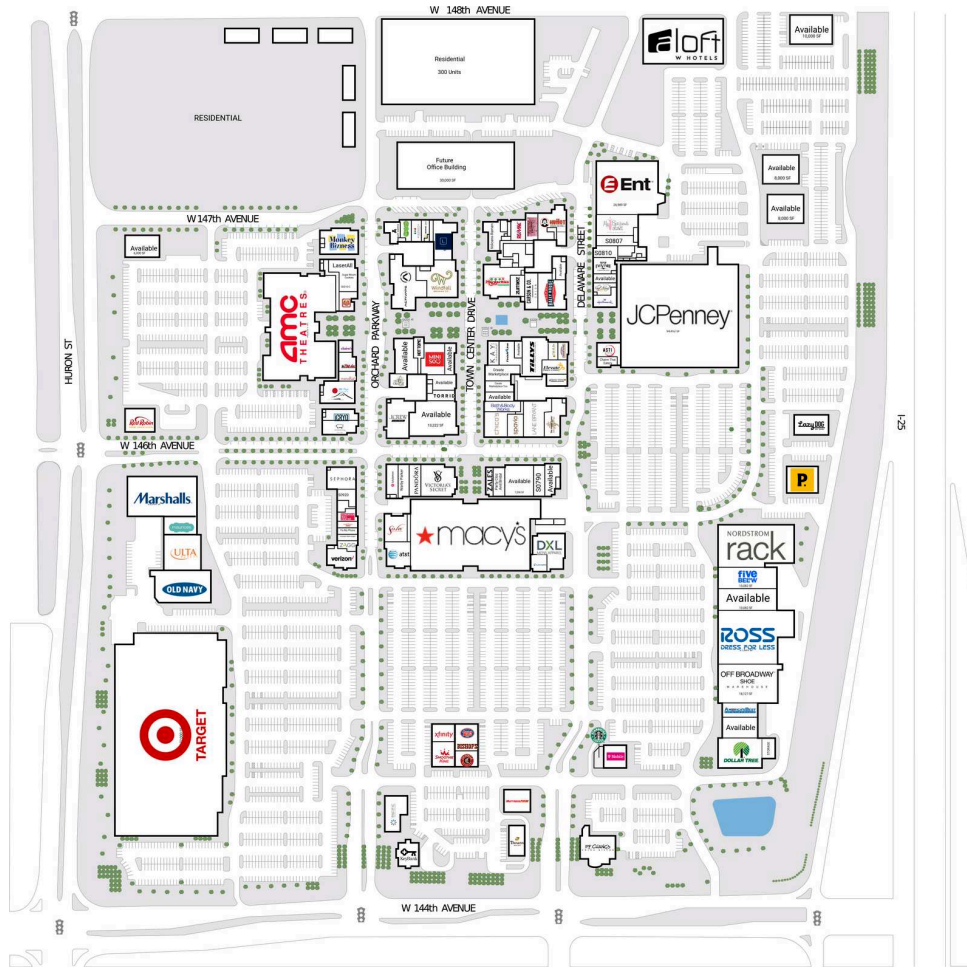

Orchard Town Center

A0001 Target	177,000 SF	M2260-A Five Below	9,066 SF
A0002 JCPenney	94,452 SF	M2280 Ross Dress for Less	27,689 SF
A0003 Macy's	134,400 SF	M3000 Nordstrom Rack	25,264 SF
A0004 AMC Theatres	52,234 SF	00200 AVAILABLE	3,100 SF
ATM01 Eclipse Cash Systems	20 SF	O0220A REMAX	1,852 SF
BLDGH Marcos Pizza	496 SF	O0240 Fyzical Therapy and Balance Centers	2,294 SF
K0001 Willamette Valley Coffee Co	150 SF	00210A AVAILABLE	2,750 SF
KIOSK 1 Orchard Flower Design	150 SF	O220A The Suite, Skin And Body	1,852 SF
KIOSK 2 Snack Shack	200 SF	O240A Edward Jones	1,268 SF
KIOSK 3 Eyebrow Threading		O240B Ridgeview Pediatric Dentistry	5,550 SF
M0800 ENT Bank	26,989 SF	O260B Jamie Marquez Dmd	2,613 SF
M2000 Marshalls	23,000 SF	P0002 AVAILABLE	6,000 SF
M2050 Maurice's	5,000 SF	P0003 Red Robin	5,523 SF
M2260 AVAILABLE	11,198 SF	P0005 Pacific Dental	5,000 SF