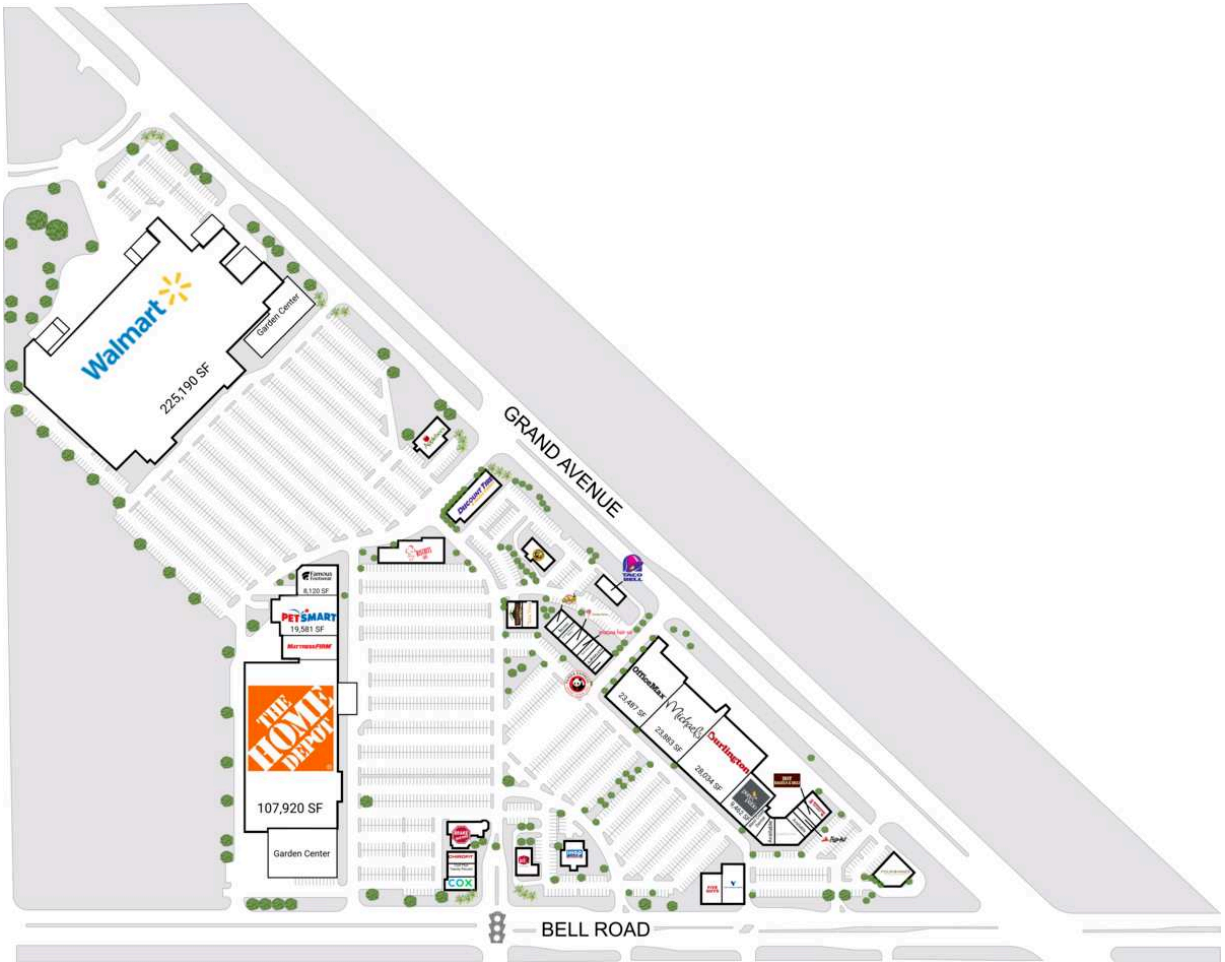

# Surprise Towne Center & Marketplace

A-01 Mattress Firm	5,100 SF	C-16 Pizza Hut	1,322 SF
A-02 Famous Footwear	8,120 SF	C-18 Hot Bagels & Deli	1,322 SF
B-02 All the Luv Wings	1,730 SF	C-20 La Michoacana	1,328 SF
B-04 Mr. Pickles	1,202 SF	MAJG Pure Patio	9,462 SF
B-06 Jamba Juice	1,202 SF	P-112 Tom Yum	2,025 SF
B-08 Xiaoling Yang Best Reflex	1,202 SF	P-114 Mountain Mike's Pizza	3,121 SF
B-10 Arizona Hair Company	1,202 SF	P-502 Chirofit Chiropractic Group	1,719 SF
B-12 Minh Nails Salon	1,202 SF	P-504 Cost Plus Twenty Percent	1,757 SF
B-14 Go Wireless	1,202 SF	P-508 Cox Communications	3,524 SF
B-16 Panda Express	1,812 SF	PAD8A Vitamin Shoppe	3,432 SF
C-02 West Coast Dental	2,999 SF	PAD8B Five Guys	2,607 SF
<b>C-06 AVAILABLE</b>	3,333 SF	PO-10 Taco Bell	2,338 SF
C-10 LensCrafters	3,209 SF	PO-12 Einstein Bros. Bagels	2,948 SF
<b>C-14 AVAILABLE</b>	1,322 SF	PO-13 Discount Tire	7,171 SF

# Surprise Towne Center & Marketplace

---

PO-2 Applebees	5,069 SF	PO-9 Four Nines	4,499 SF
PO-3 Biscuits Cafe		PO100 Home Depot	107,920 SF
PO-4 Brake Masters	4,568 SF	PO3 Desert Taco, LLC	2,900 SF
PO-6 Jack In The Box	2,900 SF	POWAL Walmart	225,190 SF
PO-7 IHOP	4,022 SF		