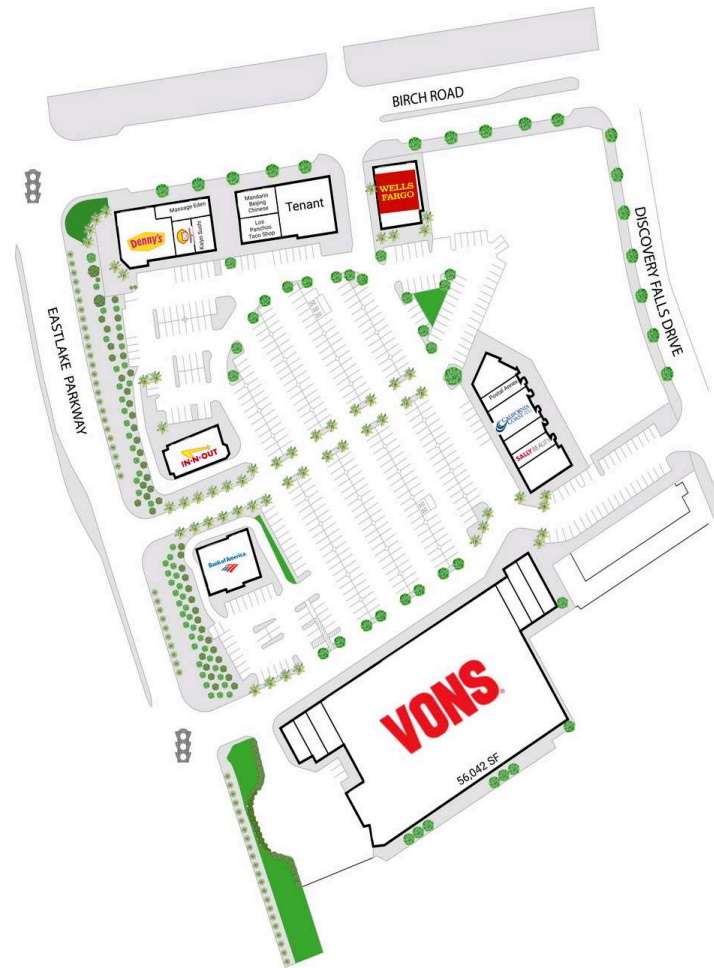

# Marketplace at Windingwalk

MC4104 Vons	56,042 SF	SC5105 Massage Eden	1,377 SF
P00C1 Wells Fargo Bank	4,500 SF	SC8102 Denny's Restaurant	4,933 SF
P00C6 Bank of America	4,500 SF	SC8103 Happy Lemon	1,118 SF
P00C7 In-N-Out Burger	3,265 SF	SC8104 Kaiyo Sushi	1,118 SF
SC2102 Postal Annex	1,283 SF	SC9101 Mandarin Beijing Chinese	1,786 SF
SC2104 California Coast Credit Union	2,547 SF	SC9102 Los Panchos Taco Shop	1,786 SF
SC2106 Sally Beauty	1,290 SF		