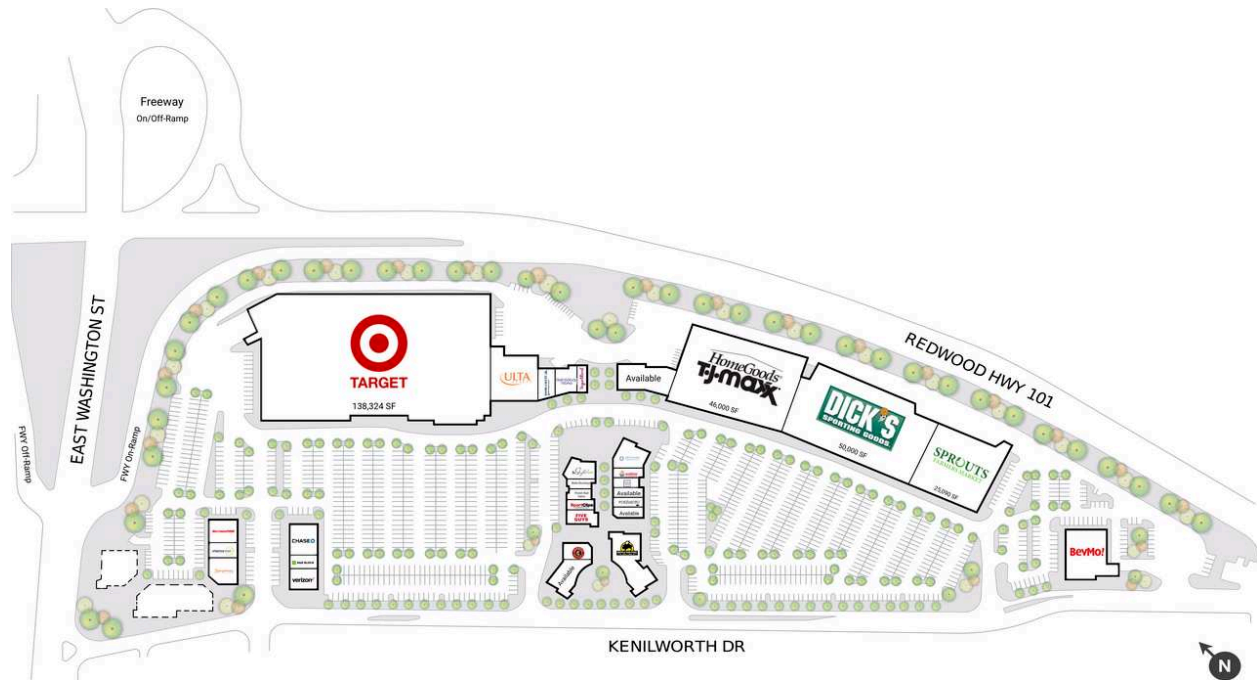

East Washington Place

AM01 Target	138,324 SF	S0019 AVAILABLE	4,200 SF
BM0005 Dick's Sporting Goods	50,000 SF	S0020 Style Bar	2,000 SF
CM0004 TJ Maxx/Home Goods	46,000 SF	S0021 Bella Boutique	1,500 SF
DM0006 Sprouts Farmers Market	25,090 SF	S0022 Polish Nail Salon	1,300 SF
EM0003 Ulta	10,194 SF	S0023 Sport Clips	1,200 SF
FP0007 BevMo!	9,931 SF	S0024 Five Guys	2,300 SF
P0031 Buffalo Wild Wings	6,700 SF	S0025 Petaluma Modern Dentistry	2,800 SF
S0009 Mattress Firm	4,000 SF	S0028 AVAILABLE	1,000 SF
S0011 Stretch Zone	1,000 SF	S0029 Pokemoto	1,000 SF
S0013 Orange Theory Fitness	3,300 SF	S0030 AVAILABLE	2,000 SF
S0014 Verizon Wireless	3,000 SF	S0035A Bank of the West	2,680 SF
S0016 H&R Block	1,700 SF	S0035B Bath & Body Works	4,260 SF
S0017 Chase Bank	4,000 SF	S0036 Yogurtland	1,238 SF
S0018 Chipotle	2,000 SF	S0037 AVAILABLE	7,000 SF

East Washington Place

S026A Eyebrow Hub

750 SF

S026B Edible Arrangements

1,450 SF