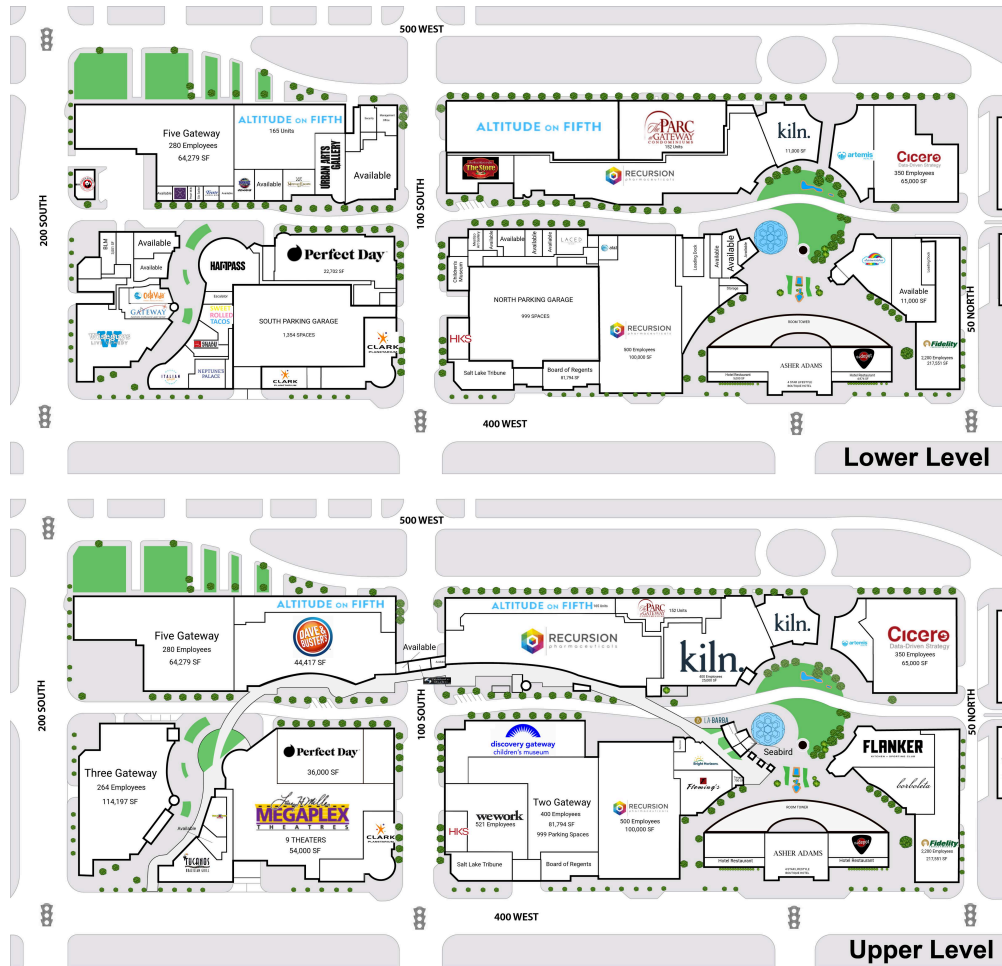

Gateway

CM1 Children's Museum	13,781 SF	S0004 Dave & Buster's	44,417 SF
Kiln Kiln		S0006 Panda Express	2,850 SF
M0033 Kiln	25,160 SF	S0007 Subway	830 SF
M0033A Kiln	8,817 SF	S0008 McDonald's	1,082 SF
M0037 The Depot	25,000 SF	S0009 Hot Dog On A Stick	575 SF
M0037A The Depot	25,000 SF	S0010 Tokyo City	775 SF
M0054 Recursion Pharmaceuticals	99,172 SF	S0013 Dairy Queen	724 SF
M0054A Recursion Pharmaceuticals	99,172 SF	S0016 AVAILABLE	612 SF
M0056B Perfect Day	36,000 SF	S0017 Headgate Studios	654 SF
M0057 Flanker	15,000 SF	S0018 AVAILABLE	1,115 SF
Recursion Pharmaceuticals Recursion Pharmaceuticals	104,000 SF	S0025 Metro PCS	293 SF
S0001 Tucanos	8,101 SF	S0032 Recursion Pharmaceuticals	104,000 SF
S0002 AVAILABLE	2,538 SF	S0040 Borboleta	10,000 SF
S0003 Bout Time Pub & Grub	3,000 SF	S0046 Seabird	554 SF

Gateway

S0048 La Barba Coffee	1,274 SF	S0093 AVAILABLE	1,295 SF
S0051 Fleming's Prime Steakhouse	8,058 SF	S0097 Laced	3,486 SF
S0052 Bright Horizons	5,308 SF	S0098 AVAILABLE	1,741 SF
S0057 Wiseguys	18,374 SF	S0099 AVAILABLE	2,052 SF
S0060 Gateway Aesthetic	4,538 SF	S0100 AVAILABLE	2,984 SF
S0061 Costa Vida	2,870 SF	S0100-1 AT&T Wireless	1,753 SF
S0062 AVAILABLE	4,040 SF	S0101 AVAILABLE	1,863 SF
S0064 AVAILABLE	3,558 SF	S0102 Mestizo Art Gallery	1,428 SF
S0065 White Agent Bridal	1,048 SF	S0106 AVAILABLE	11,000 SF
S0066 Pearl Milk	492 SF	S0106-A Dreamscapes	11,000 SF
S0067 Six Sailor	481 SF	S0107 Hall Pass	10,650 SF
S0068 Tresor Jewelers	963 SF	S0111 Sweet Rolled Tacos	1,840 SF
S0069 AVAILABLE	958 SF	S0112 Mr. Shabu	5,770 SF
S0070 Hawaii Fluid Art	2,853 SF	S0113 Italian Graffiti	5,000 SF
S0072 AVAILABLE	3,726 SF	S0114 Neptune's Palace	4,478 SF
S0073 Mystery Escape Room	4,362 SF	S0116 Clark Planetarium	4,371 SF
S0074 Urban Gallery	11,860 SF	S0117 AVAILABLE	947 SF
S0075 AVAILABLE	10,000 SF	S094A AVAILABLE	3,019 SF
S0077 The Store at Gateway	9,237 SF	S094B AVAILABLE	3,500 SF
S0090 Perfect Day	22,702 SF		