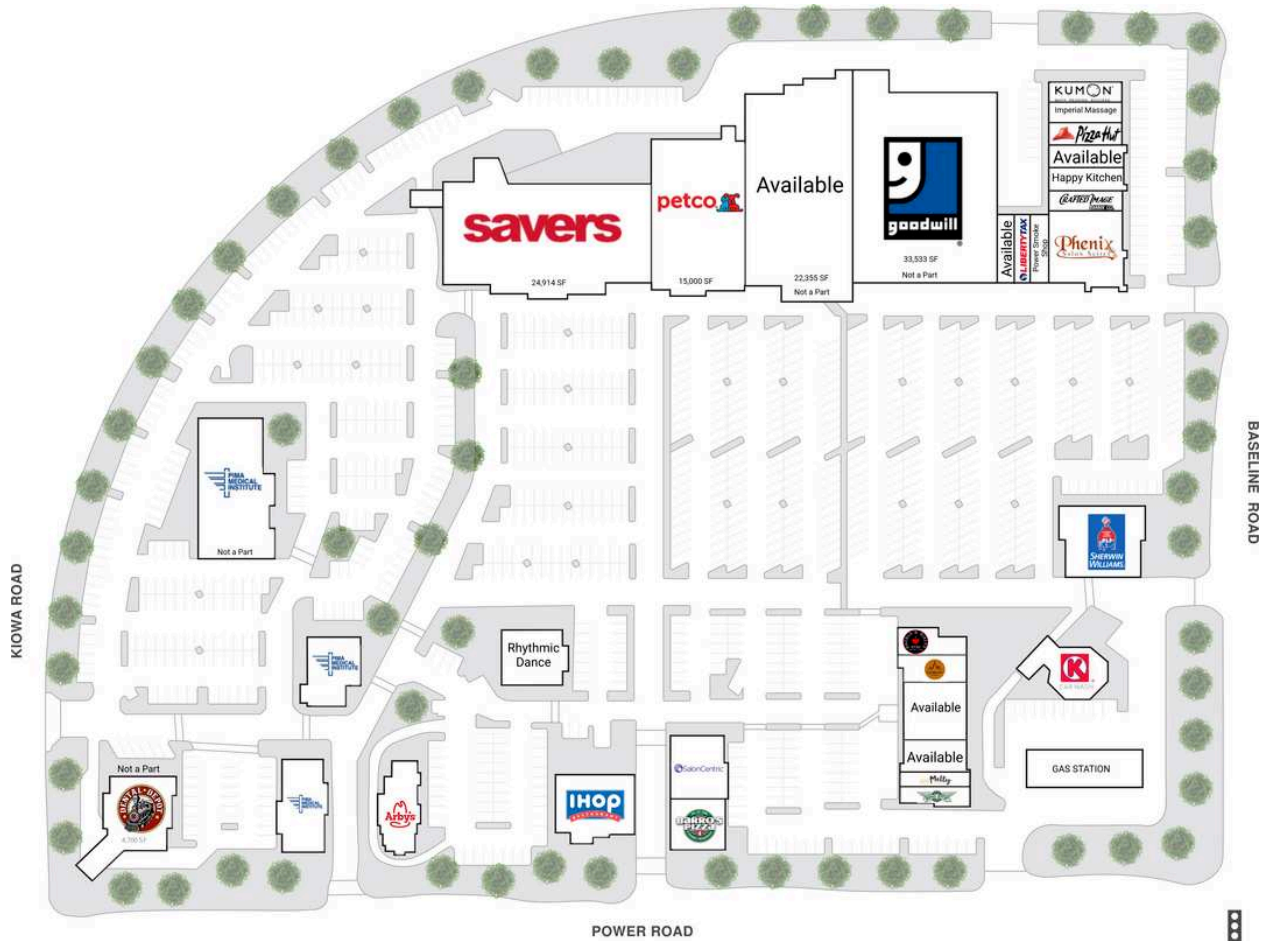

# Superstition Springs

M00001 Petco	15,000 SF	S0A123 Imperial Massage	1,400 SF
M00002 Savers	24,914 SF	S0A125 Kumon Learning Center	1,493 SF
NAP Dental Depot	4,700 SF	SP1000 Sherwin-Williams	5,407 SF
P00002 Arby's	3,500 SF	SP2100 Rhythmic Dance	3,472 SF
P00004 Circle K	4,000 SF	SP3100 Bagels N' Bialys	1,200 SF
P00005 IHOP	5,000 SF	SP3102 Tum Nak Thai	1,200 SF
<b>S0A101 AVAILABLE</b>	1,400 SF	<b>SP3104 AVAILABLE</b>	2,873 SF
S0A103 Liberty Tax	1,239 SF	<b>SP3107 AVAILABLE</b>	2,000 SF
S0A105 Power Smoke Shop	1,233 SF	SP3108 Wingstop	2,000 SF
S0A107 Phenix Salon Suites	6,314 SF	SP3108A Melty	1,487 SF
S0A115 Crafted Image Barber Co,	1,154 SF	SP4100 Salon Centric	2,500 SF
S0A117 Happy Kitchen	1,366 SF	SP4104 Barro's Pizza	3,500 SF
<b>S0A119 AVAILABLE</b>	1,434 SF	SP7100 Pima Medical	2,000 SF
S0A121 Pizza Hut	1,646 SF	SP7104 Pima Medical	2,000 SF

# Superstition Springs

---

SP9000 Pima Medical

3,750 SF

SP9001 Pima Medical