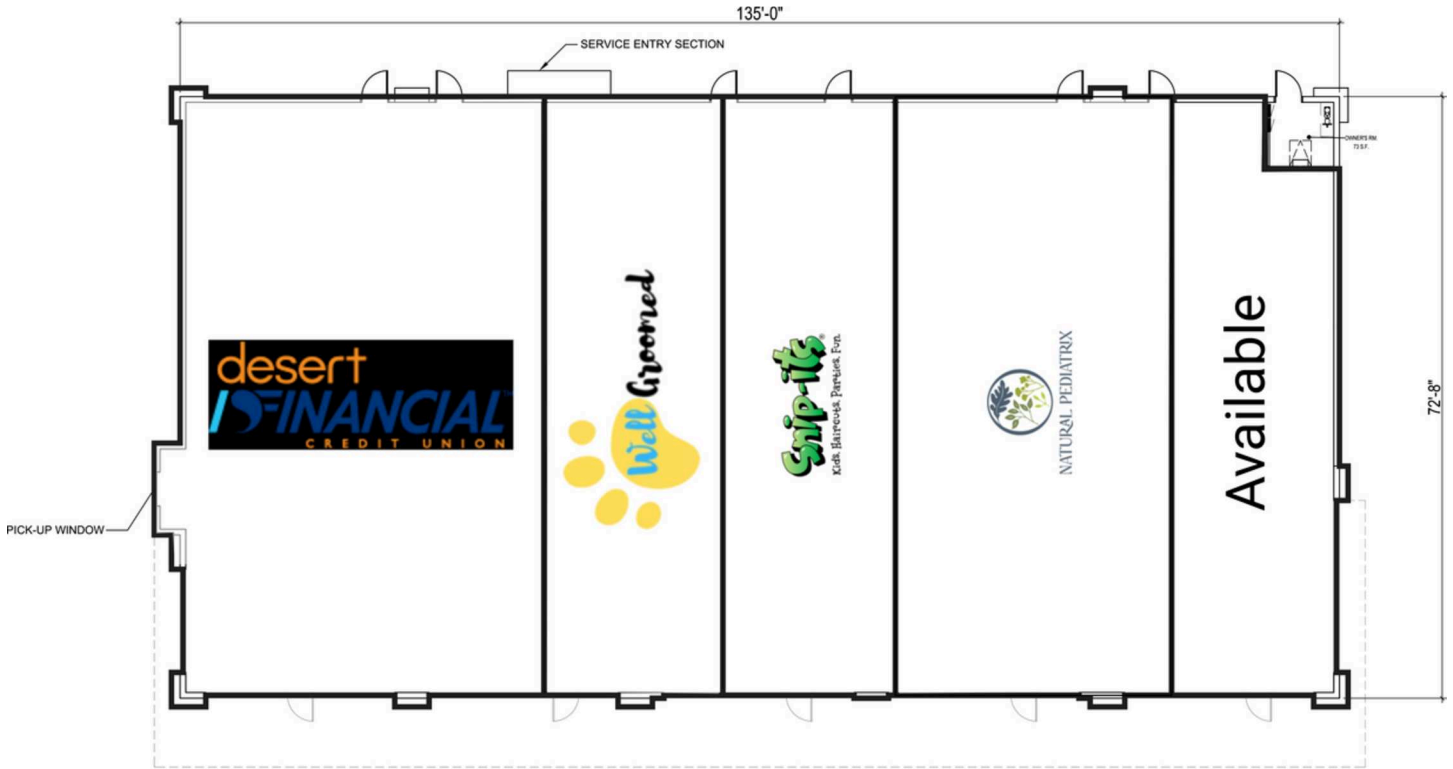

QUEEN CREEK CROSSING

S Ellsworth Road and E Fulton Parkway, 85142

Queen Creek • AZ

QUEEN CREEK CROSSING SHOPS B