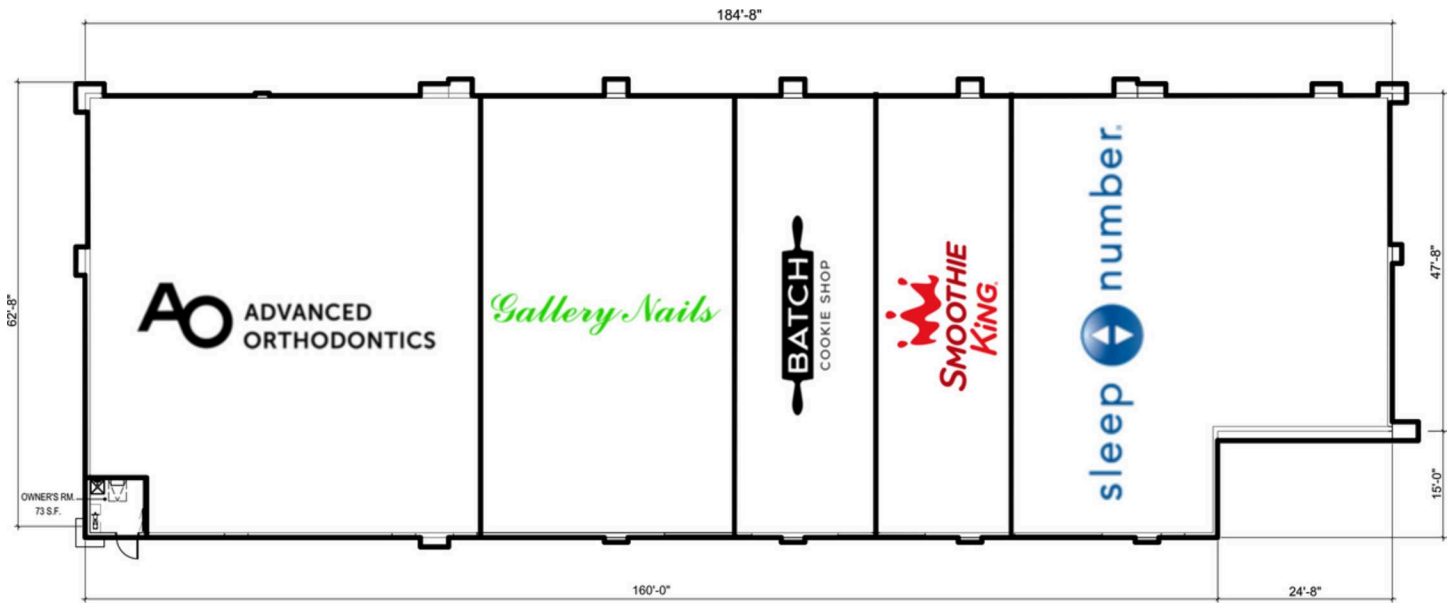

QUEEN CREEK CROSSING

S Ellsworth Road and E Fulton Parkway, 85142

Queen Creek • AZ

QUEEN CREEK CROSSING SHOPS A