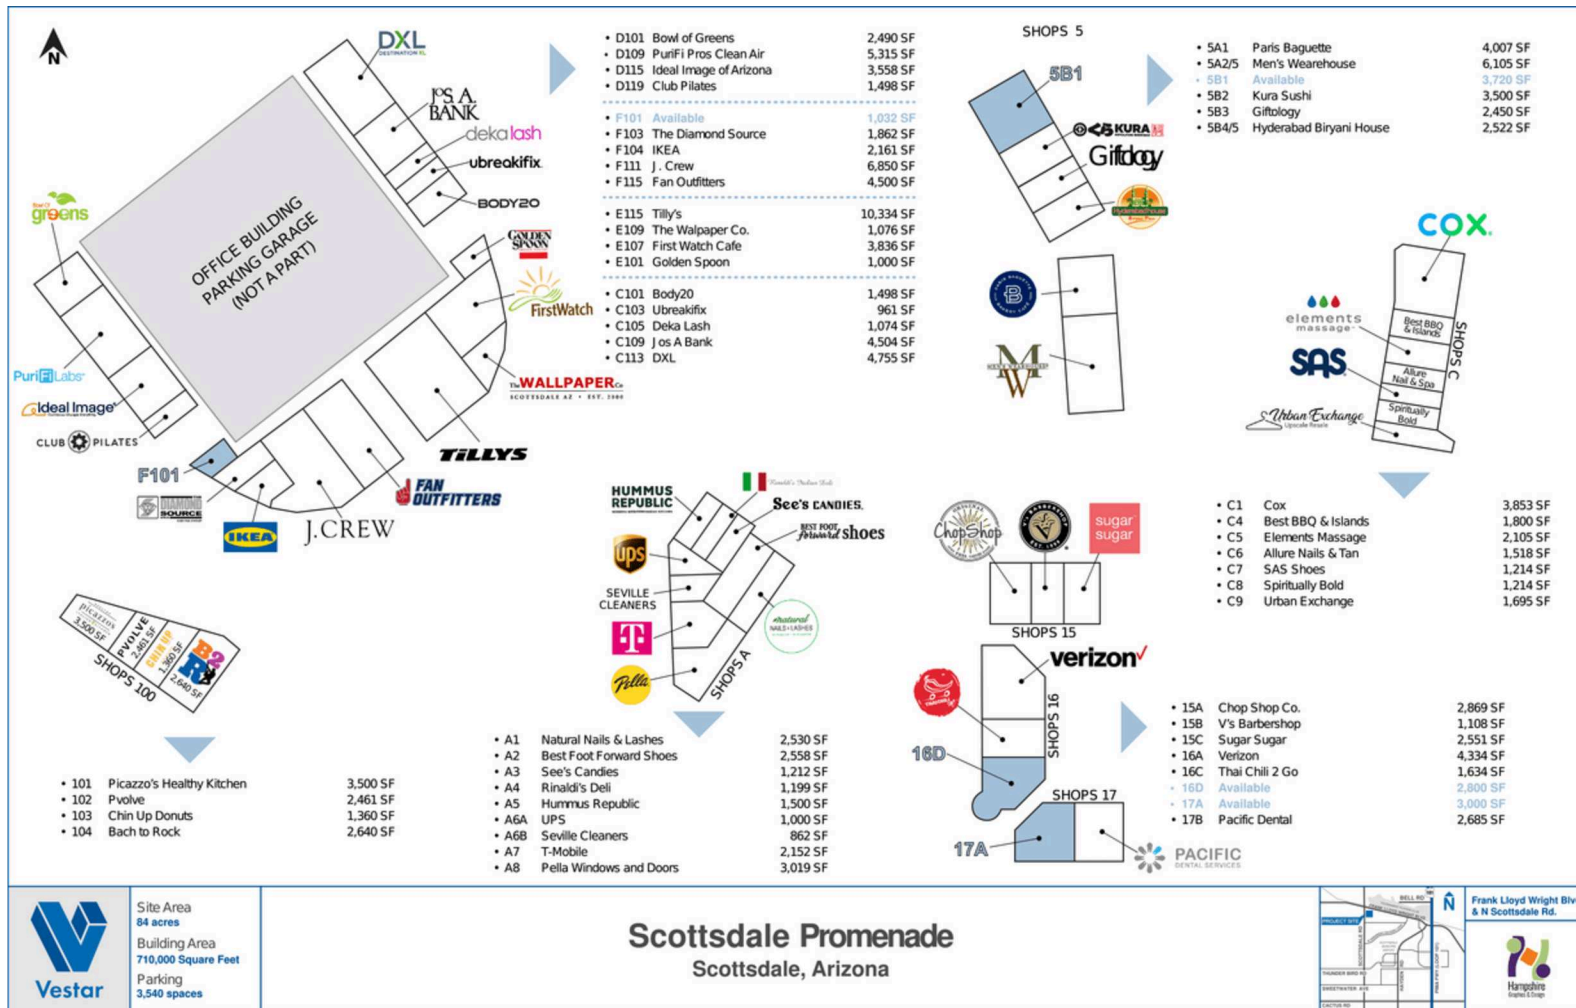

SCOTTSDALE PROMENADE

16243 N Scottsdale Road, 85254

Scottsdale • AZ

Vestar
 Site Area
 84 acres
 Building Area
 710,000 Square Feet
 Parking
 3,540 spaces

Scottsdale Promenade Scottsdale, Arizona