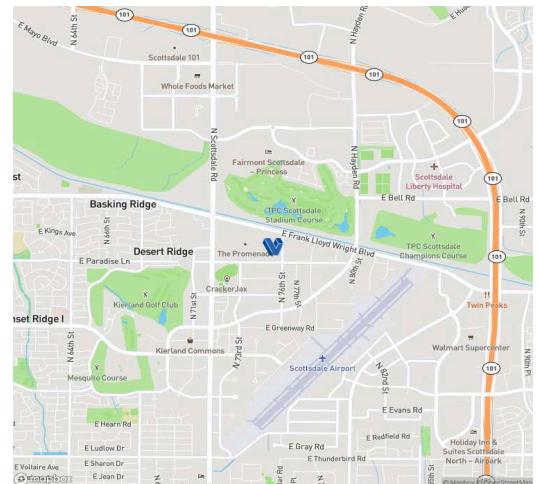

## PROJECT FEATURES

Lowe's, Living Spaces, Nordstrom Rack, Saks Off 5th, Ulta, Maggiano's, Old Navy, Five Below, Trader Joe's, Benihana, The Capital Grille, Buffalo Wild Wings and In-N-Out.

Scottsdale Promenade is a dominant, regional power center encompassing 710,000 square feet of GLA, situated in the highly desirable North Scottsdale, in Metropolitan Phoenix, AZ.

## AREA FEATURES

# SCOTTSDALE PROMENADE

16243 N Scottsdale Road, 85254

Scottsdale • AZ