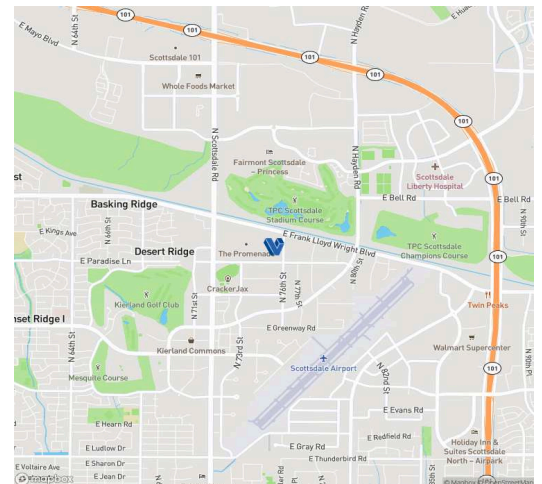

PROJECT FEATURES

Lowe's, Living Spaces, Nordstrom Rack, Saks Off 5th, Ulta, Maggiano's, Old Navy, Five Below, Trader Joe's, Benihana, The Capital Grille, Buffalo Wild Wings and In-N-Out.

Scottsdale Promenade is a dominant, regional power center encompassing 710,000 square feet of GLA, situated in the highly desirable North Scottsdale, in Metropolitan Phoenix, AZ.

AREA FEATURES

- 73,825 population within a 3-mile radius.
- 116,964 med. HH income within a 3-mile radius.

SCOTTSDALE PROMENADE

16243 N Scottsdale Road, 85254

Scottsdale • AZ