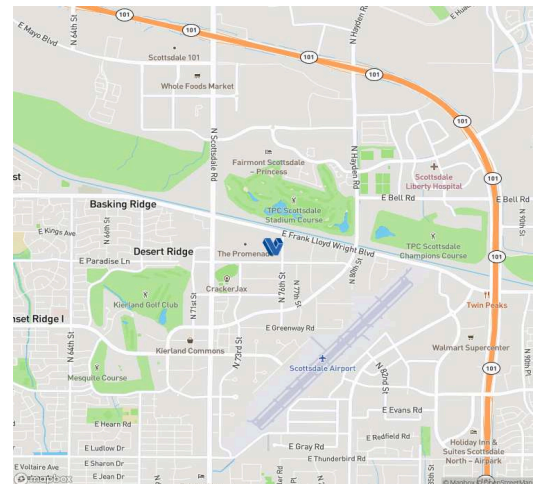

PROJECT FEATURES

Lowe's, Living Spaces, Nordstrom Rack, Saks Off 5th, Ulta, Maggiano's, Old Navy, Five Below, Trader Joe's, Benihana, The Capital Grille, Buffalo Wild Wings and In-N-Out.

Scottsdale Promenade is a dominant, regional power center encompassing 710,000 square feet of GLA, situated in the highly desirable North Scottsdale, in Metropolitan Phoenix, AZ.

AREA FEATURES

SCOTTSDALE PROMENADE

16243 N Scottsdale Road, 85254

Scottsdale • AZ

SCOTTSDALE PROMENADE

16243 N Scottsdale Road, 85254

Scottsdale • AZ